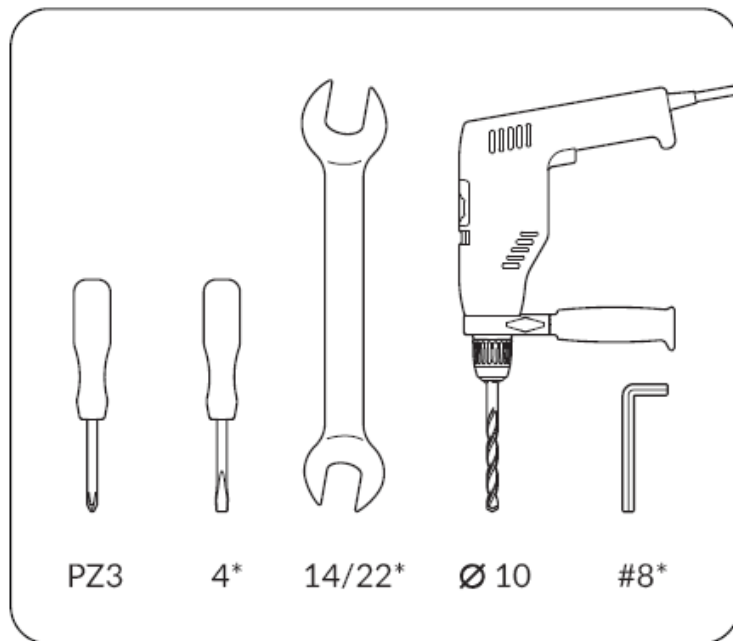

OLTENS

MKP/MKS

– Assembly instruction

Applies to water and water electric version

1

2

3

4